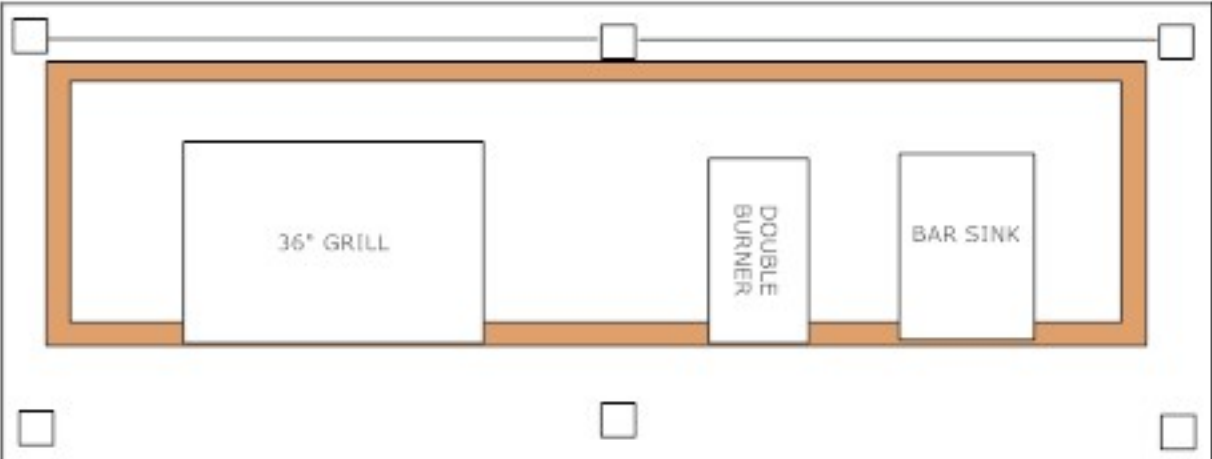

receptacle

3280P

Regal II 15-S1S1N-A

23820-S

23830-S

Fire Magic  
Refrigerator  
3590

7' 5"

◀ 5' 0" ▶

◀ 5' 0" ▶

SANTA FE

**SANTE FE WITH DINING LEDGE**