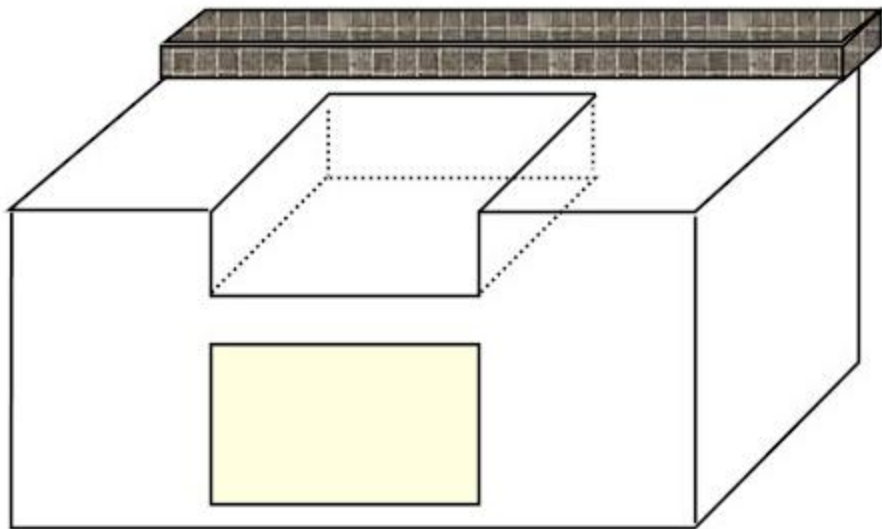

receptacle

3280P

Regal II 15-S1S1N-A

23820-S

23830-S

Fire Magic  
Refrigerator  
3590

7' 5"

◀ 5' 0" ▶

◀ 5' 0" ▶

SANTA FE

**SANTE FE WITH DINING LEDGE**