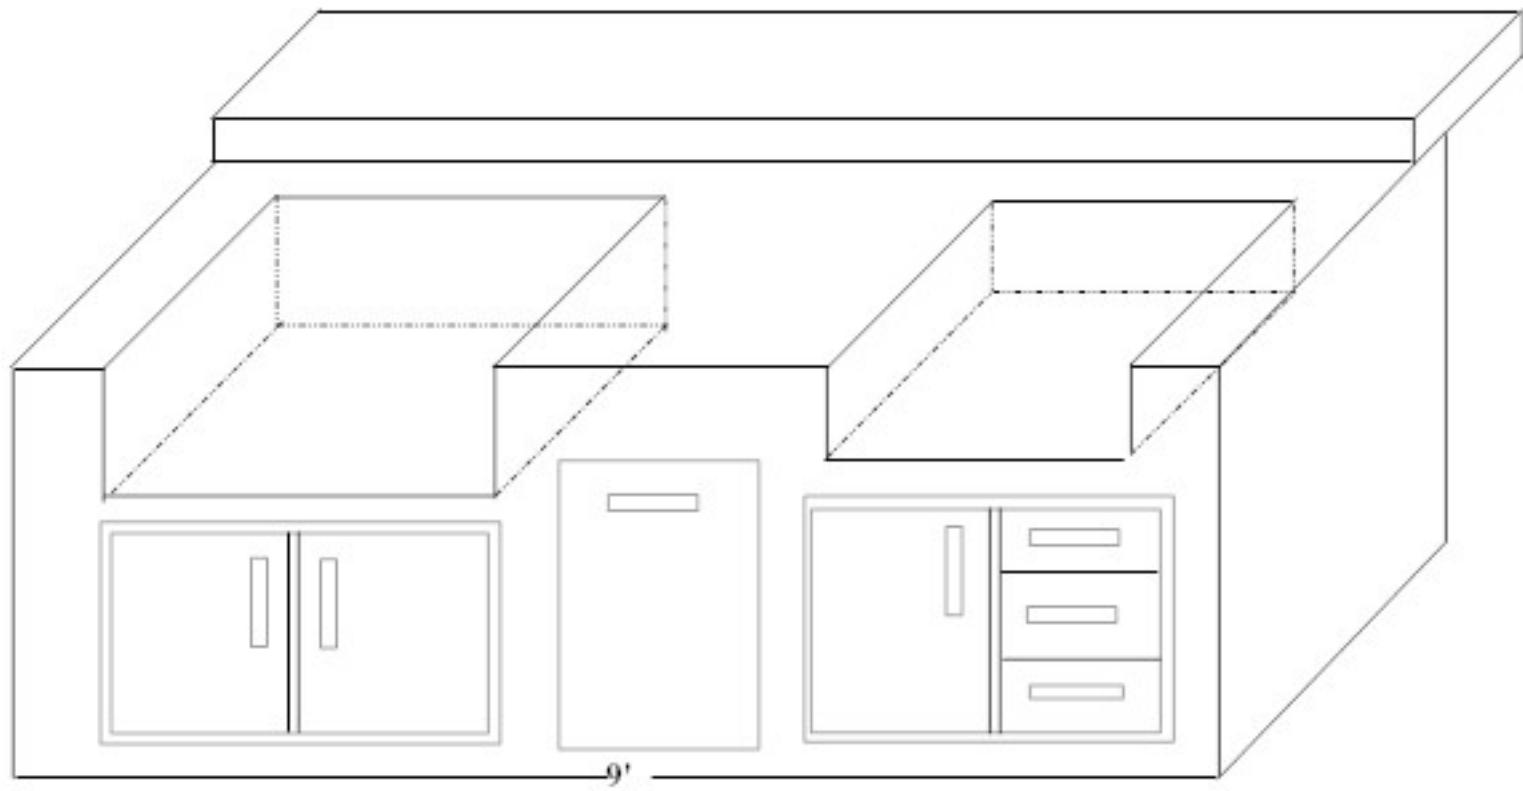

receptacle

3280P

Regal II 15-S1S1N-A

23820-S

23830-S

Fire Magic  
Refrigerator  
3590

7' 5"

◀ 5' 0" ▶

◀ 5' 0" ▶

SANTA FE

**SANTE FE WITH DINING LEDGE**