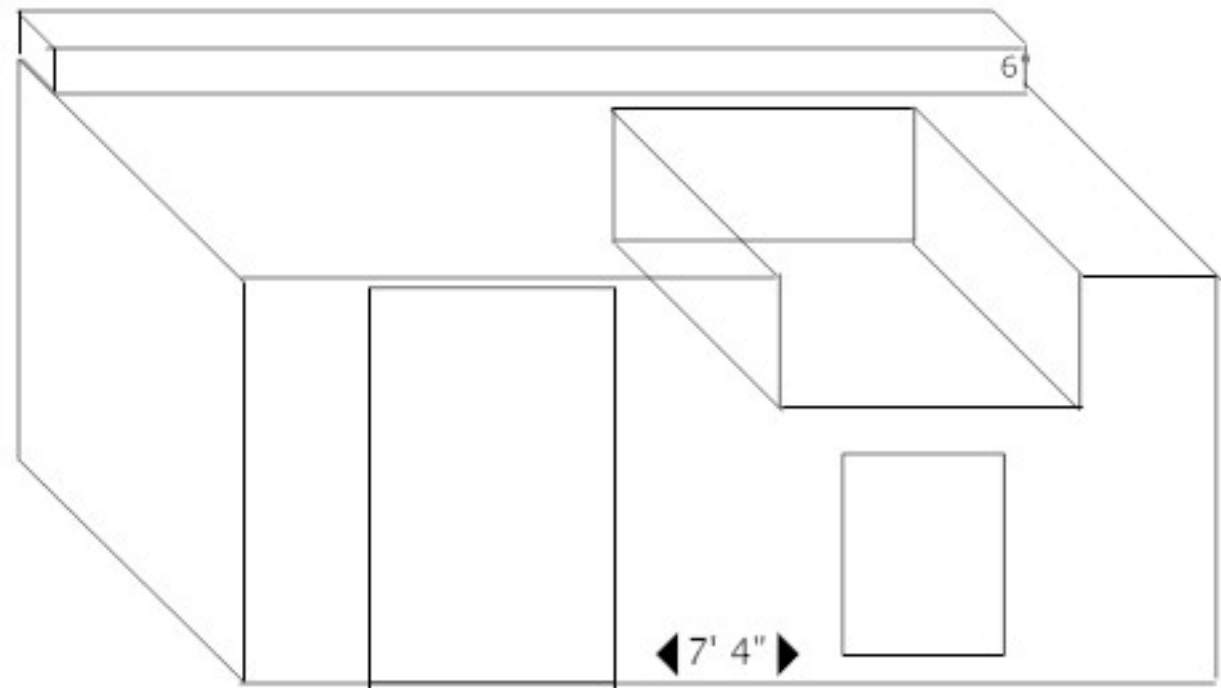

receptacle

3280P

Regal II 15-S1S1N-A

23820-S

23830-S

Fire Magic  
Refrigerator  
3590

7' 5"

◀ 5' 0" ▶

◀ 5' 0" ▶

SANTA FE

**SANTE FE WITH DINING LEDGE**