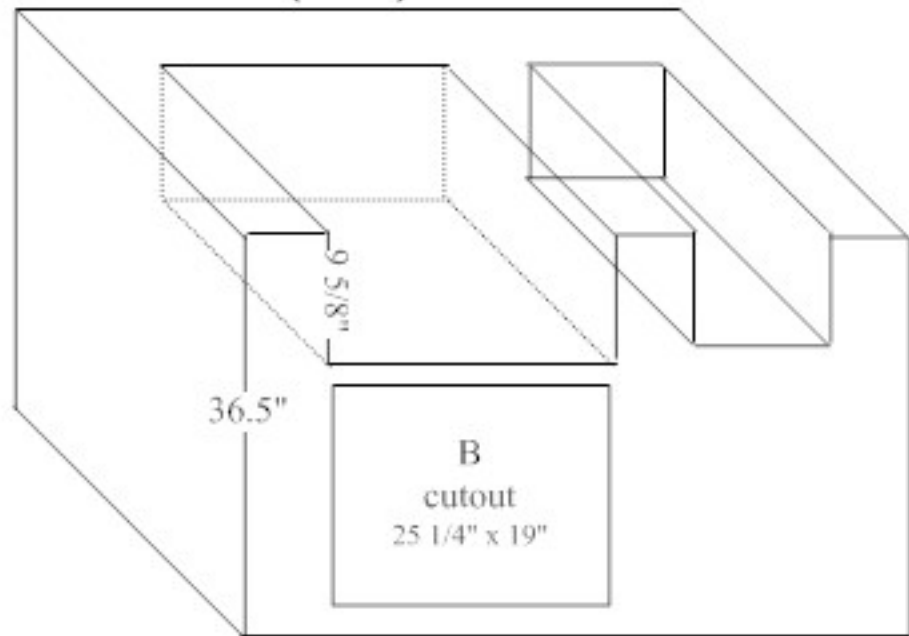

receptacle

3280P

Regal II 15-S1S1N-A

23820-S

23830-S

Fire Magic  
Refrigerator  
3590

7' 5"

◀ 5' 0" ▶

◀ 5' 0" ▶

SANTA FE

**SANTE FE WITH DINING LEDGE**